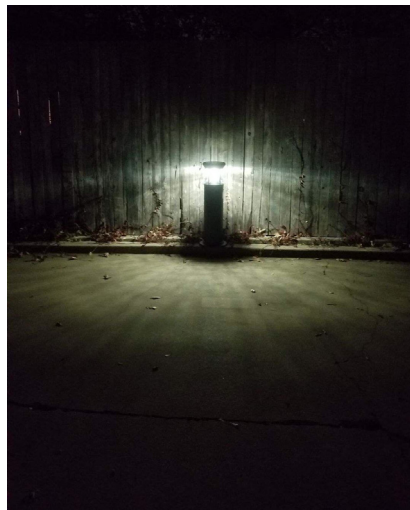

Solar Application Photos

Go completely off-grid with our solar light fixtures. All-in-one designs, solar panel and battery are built into the LED fixture.

Solar Flood Light - 20W, 2000 Lumens
Socrates Sculpture Garden, NYC
Sculpture = 15' tall

Solar Display Light - 20W, 2000 Lumens
Install Height = 7'

Solar Area Light - 30W, 6000 Lumens
Delano High School, CA
Fixture Height = 15'

Solar Wall Pack - 7W, 700 Lumens

Solar Bolard Light - 2W, 266 Lumens

Solar Wall Mount Light - 4W, 400 Lumens
Install Height = 10'